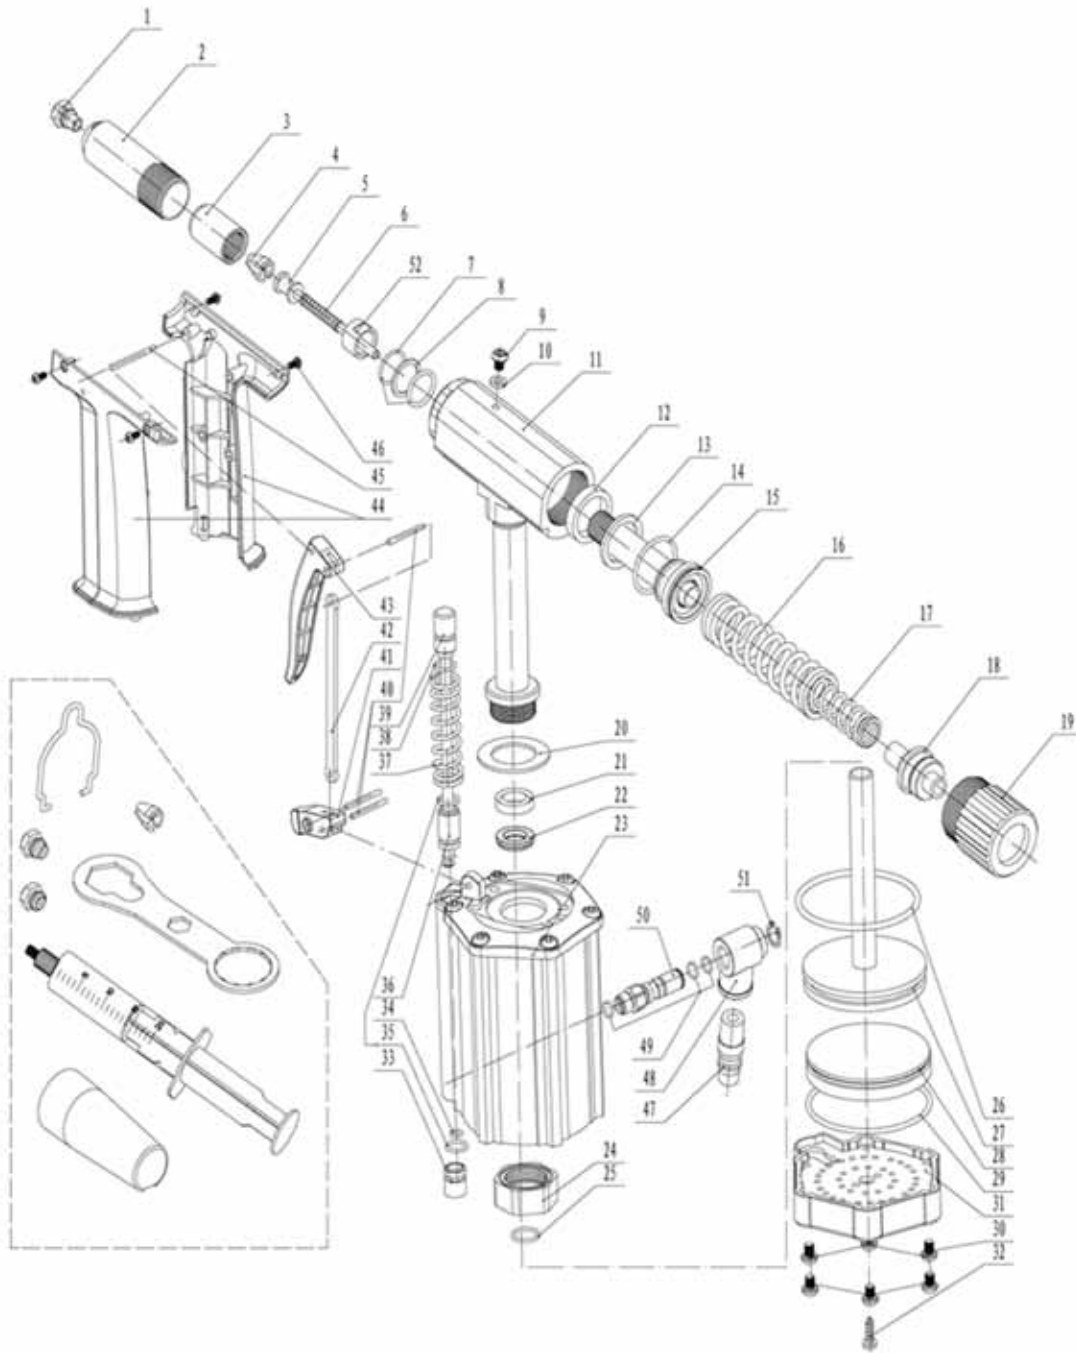

PNEUMATIC BLIND RIVET TOOL

**PR500**

Weight : 1.30 Kg

**SPECIFICATIONS**

- Air supply 5 - 7 bar.
- Traction Power : 7,430N
- Stroke : 18 mm
- 3 nose pieces included : 3.2/4.0/4.8
- Guarantee : 6 months

**CAPACITY**

Blind Rivets	Ø2.4	Ø3.0	Ø3.2	Ø4.0	Ø4.8
ALUMINIUM	✓	✓	✓	✓	✓
STEEL	✓	✓	✓	✓	✓
STAINLESS STEEL	✓	✓	✓	✓	✓

**GENERAL FEATURES**

# EXPLOSIVE DRAWING