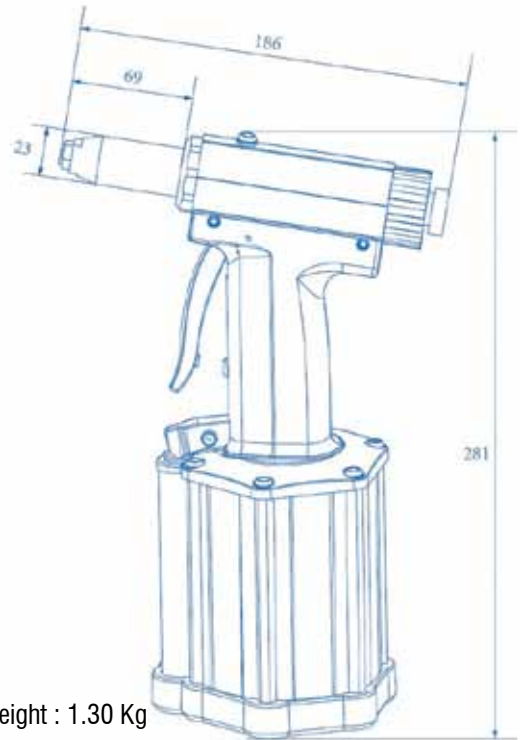

PNEUMATIC BLIND RIVET TOOL

**PR500**

Weight : 1.30 Kg

**SPECIFICATIONS**

- Air supply 5 - 7 bar.
- Traction Power : 7,430N
- Stroke : 18 mm
- 3 nose pieces included : 3.2/4.0/4.8
- Guarantee : 6 months

**CAPACITY**

Blind Rivets	Ø2.4	Ø3.0	Ø3.2	Ø4.0	Ø4.8
ALUMINIUM	✓	✓	✓	✓	✓
STEEL	✓	✓	✓	✓	✓
STAINLESS STEEL	✓	✓	✓	✓	✓

**GENERAL FEATURES**